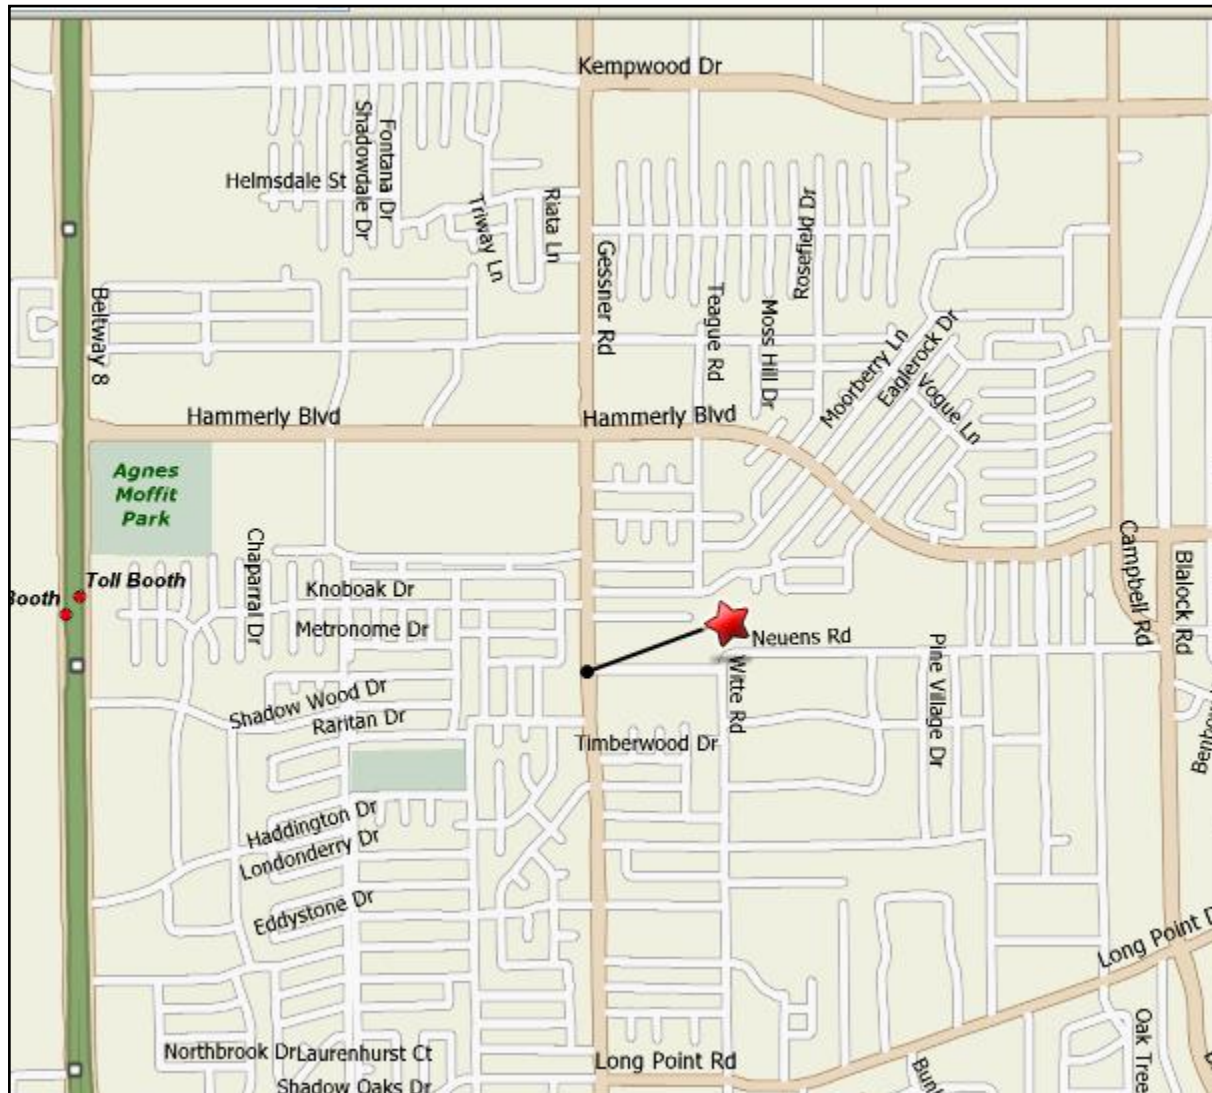

### Driving directions:

From Bltwy 8....

Bltwy 8 North, exit  
Hammerly

Right on Hammerly  
(East)

Right on Gessner  
(South)

Turn Left on Neuens  
(East)

Turn left on Witte

Turn Left to Onsite  
Sales Office