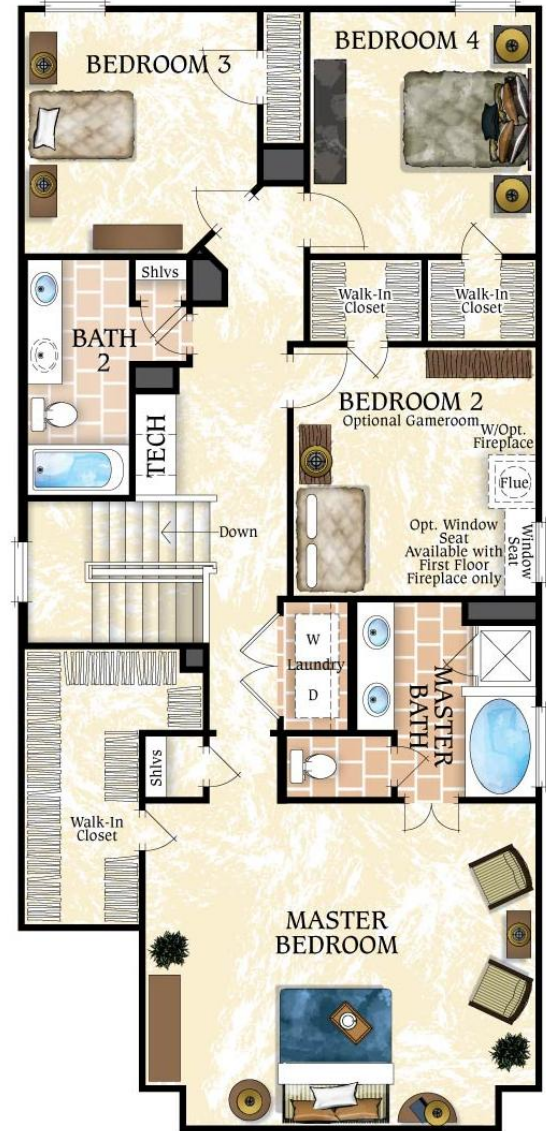

Sabine
Plan
2202 sf

First Floor

Optional Gameroom

Second Floor