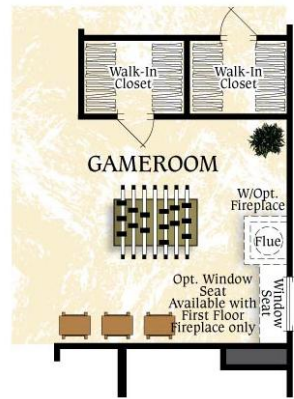

Sabine
Plan
2202 sf

First Floor

Optional Gameroom

Second Floor