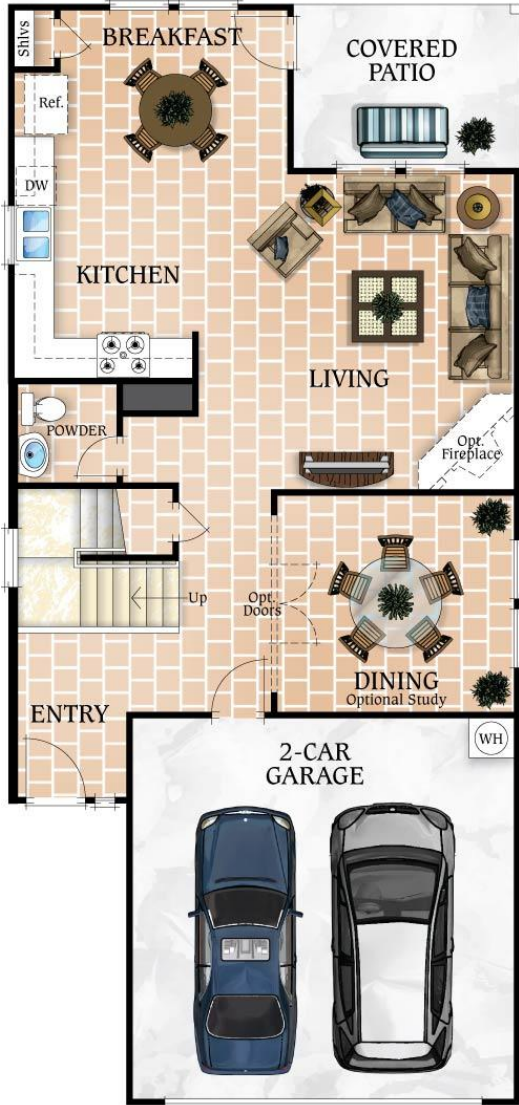

Sabine
Plan
2202 sf

First Floor

Optional Gameroom

Second Floor