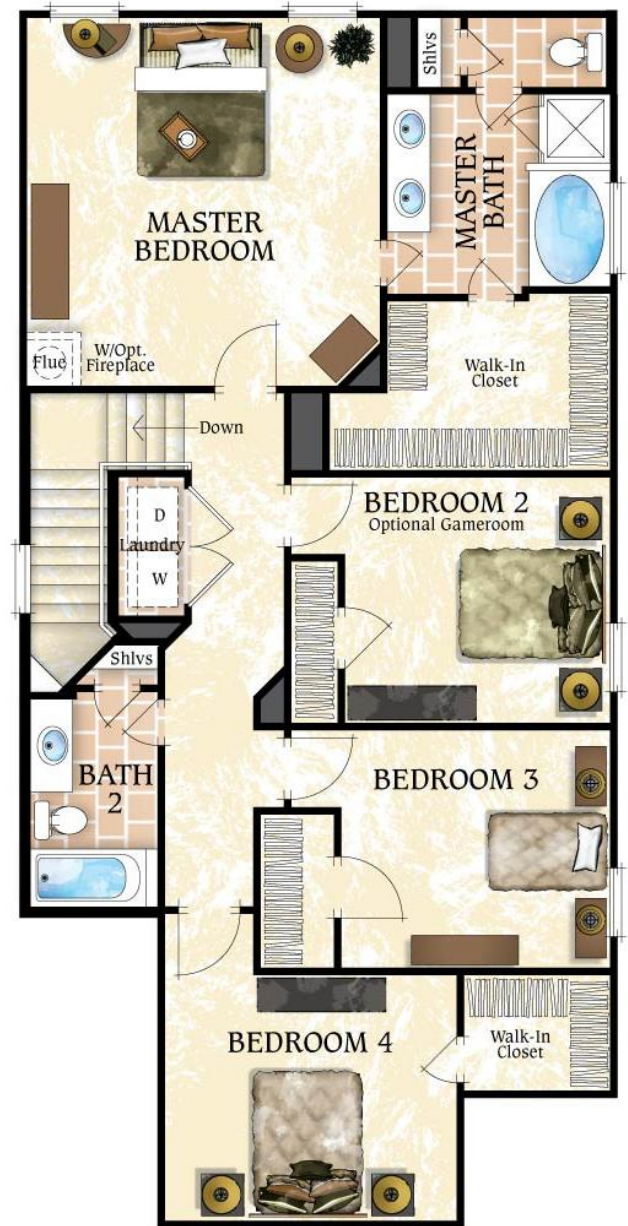

First Floor

Rio
Plan
2046 sf

Optional Gameroom

Second Floor