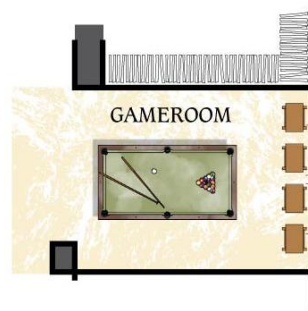

First Floor

Rio
Plan
2046 sf

Optional Gameroom

Second Floor